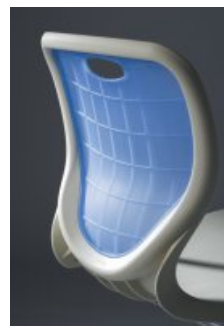

# TOBBY

A unique design with a grid-patterned translucent back pad in the backrest.

Design registered (Korea)

## LINE UP

**Tobby 4-Leg Chair  
HST-S**  
480 x 485 x 820 (Seat 440)  
Frame: Steel  
Seat and back pad, caps: PP

**Tobby 4-Leg Caster Chair  
HST-AR**  
590 x 485 x 820 (Seat 440)  
Frame: Steel  
Seat and back pad, armrests, caps: PP  
\*Frame color: Powdercoat(F01) only

**Tobby Sled Base Chair  
HST-M**  
425 x 485 x 820 (Seat 440)  
Frame: Steel  
Seat and back pad, caps: PP

**Tobby 5-Star Chair  
HST-ARO**  
590 x 485 x 805-885  
Frame: Steel  
Seat and back pad, caps, base: PP  
\*Frame color: Chrome(F02) only

## COLORS

Plastic (Body/ Back pad)	116	117	118	120	121	109
	115	114	100	114	115	100

Frame		
	F01 Powdercoat	F02 Chrome

A seat with double plastic layers